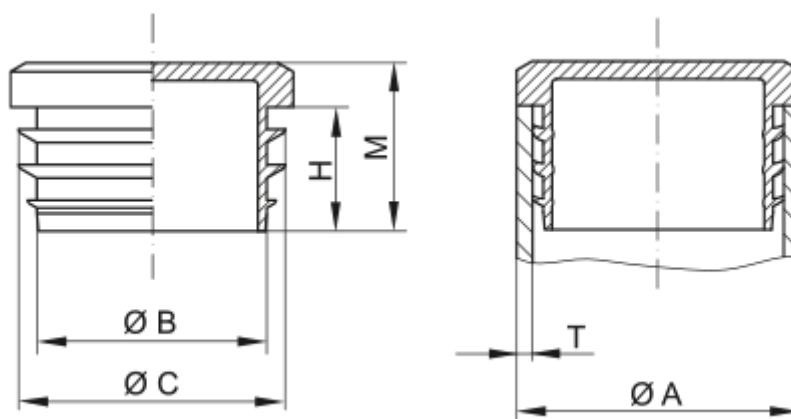

Data Sheet

Article number: 59GPN320GL6012

Description: KLEE Finned plugs GPN 320 - 60 (Wall thickness 1-2)

Measures

A = 60

B = 53

C = 58.5

H = 17

M = 22

T = 1-2